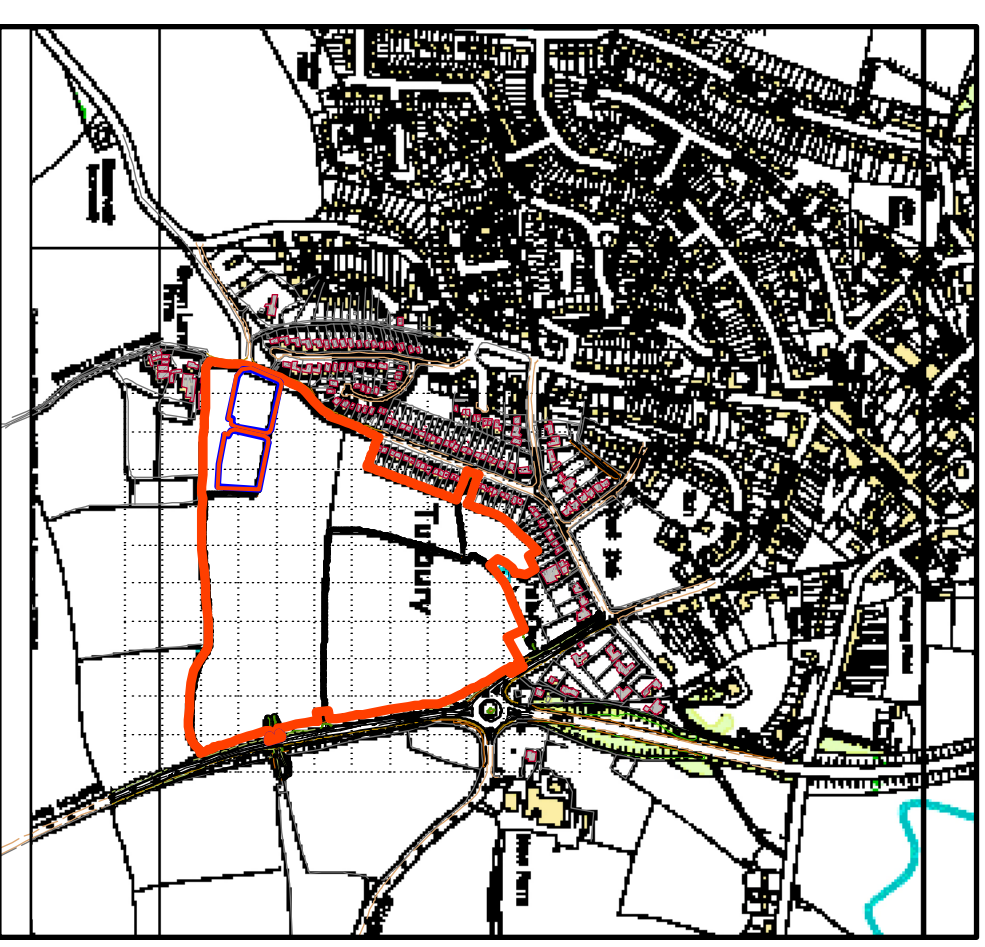

Revision	Date	By	Chkd	No

SITE LOCATION PLAN - 1:2500

SITE LOCATION PLAN - 1:10000

P-2011-00546
Received 19/05/11

Peveril Homes Ltd
Residential Development
Burton Road
Tubbury

Site Location Plan A

A3
May 2011
Drawn By: **6640/P/OS1**
Checked By: