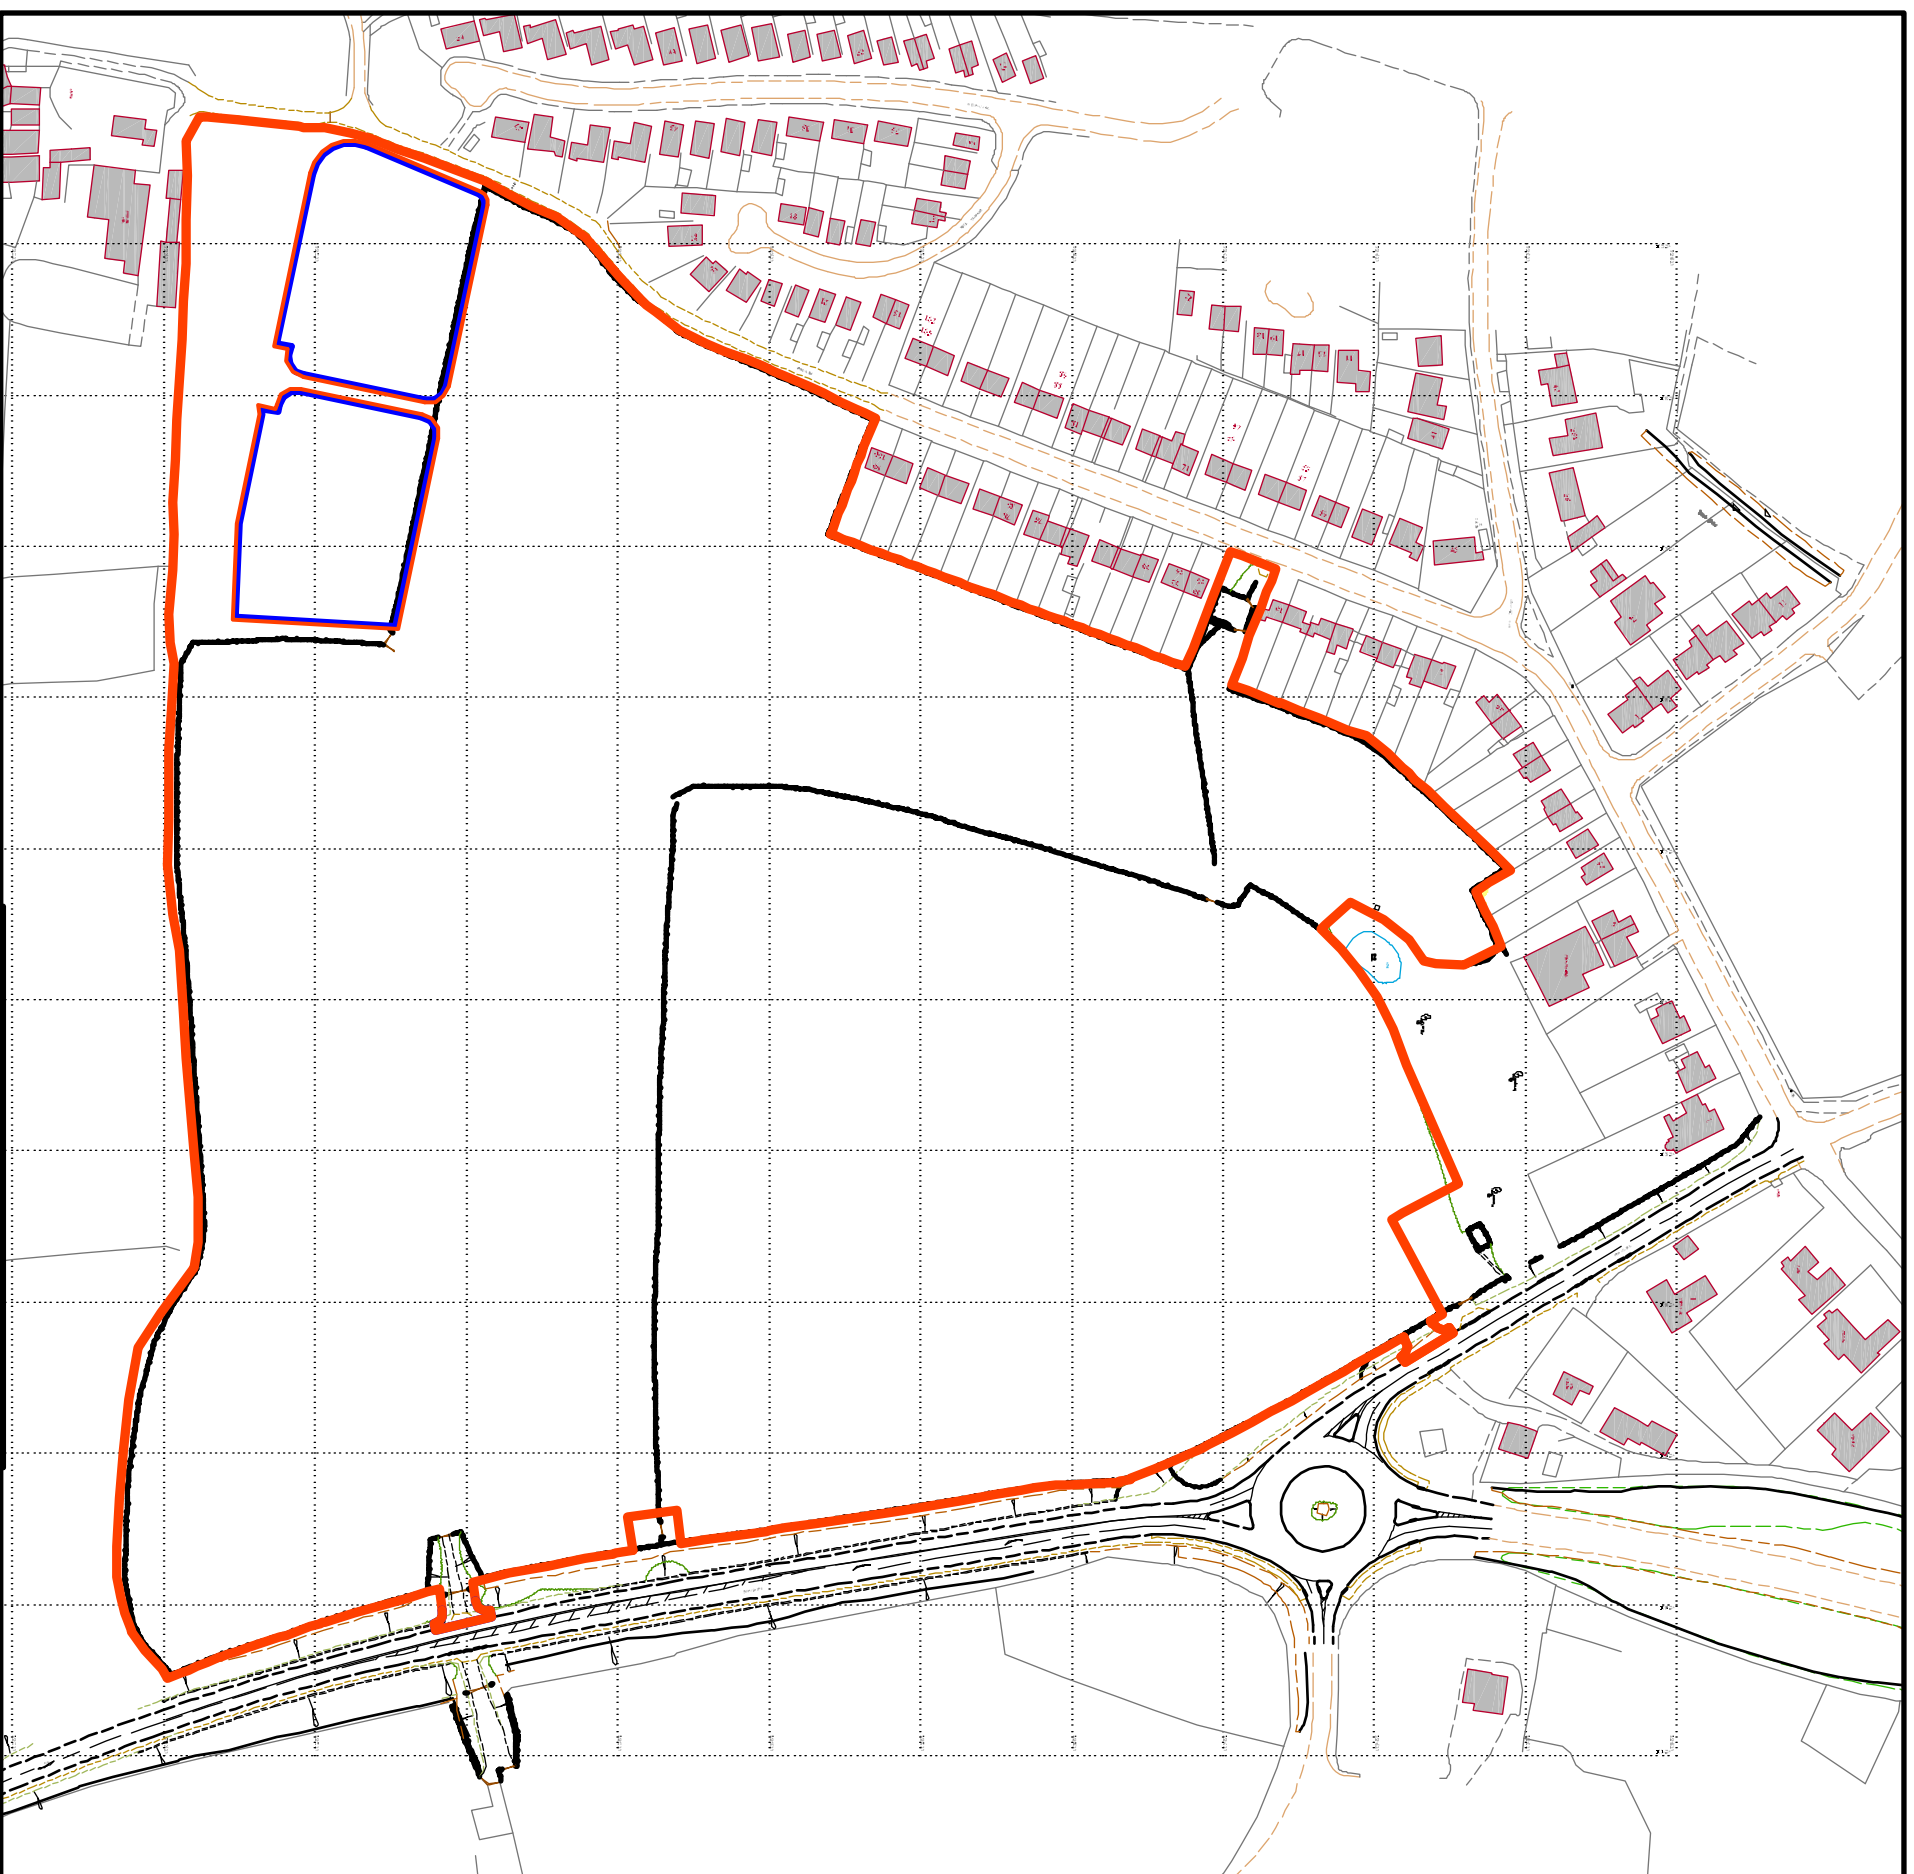

Revision	Date	By	Chkd	No

SITE LOCATION PLAN - 1:2500

SITE LOCATION PLAN - 1:10000

P-2011-00546
Received 19/05/11

Peveril Homes Ltd
Residential Development
Burton Road
Tubbury

Site Location Plan A

A3
May 2011
Drawn By: **6640/P/OS1**
Checked By: