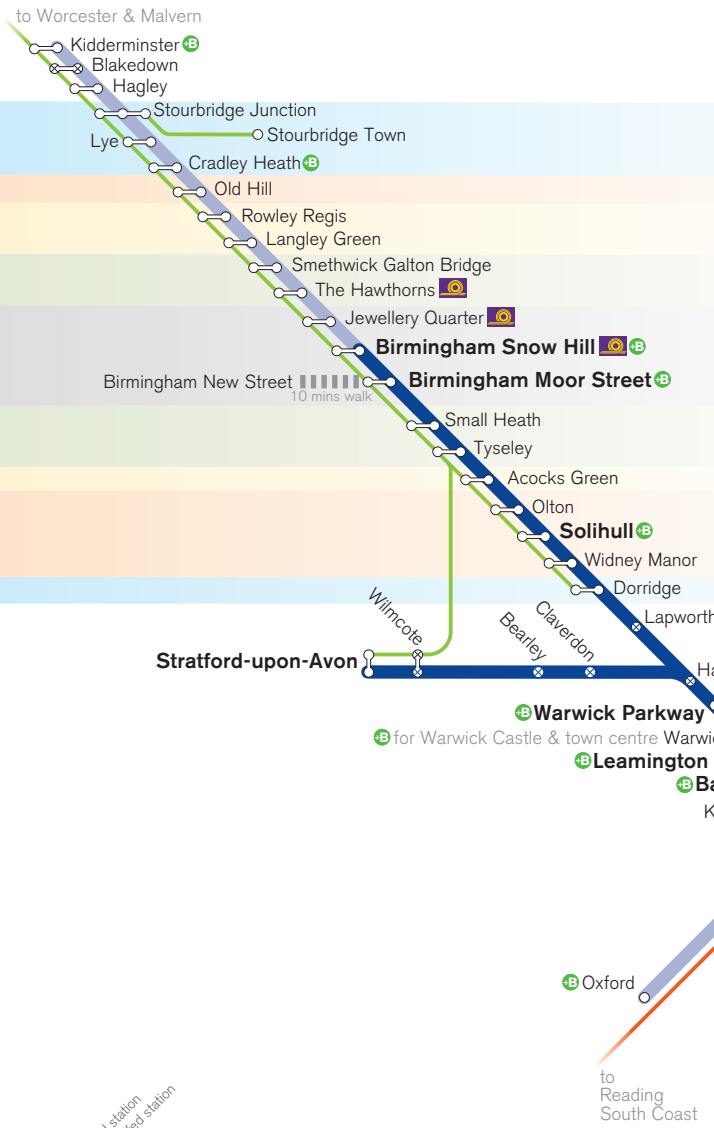

staffed station
unstaffed station

- regular Chiltern Railways service
- occasional Chiltern Railways service
- connecting rail service - London Midland
- connecting rail service - Cross Country
- connecting rail service - Metropolitan Line

- London Underground station interchange
- Midland Metro station interchange
- PLUSBUS through bus/rail ticketing available
- Dedicated bus links:
  Princes Risborough to Chinnor
  Bicester Taxibus

NB: Oyster Pay As You Go is only valid within London Travelcard Zones 1 to 9

see Onward Travel leaflet for details of bus links to and from all our stations